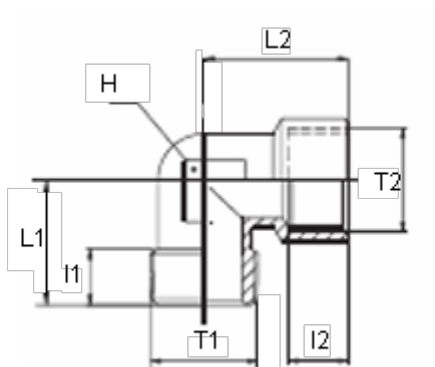

Data Sheet

Article number: 5891205TR34

Description: Elbow sleeve 1205TR
R3/4" - G3/4"

Measures

H = 25

L1 = 33.0

I1 = 16.0

L2 = 36.5

I2 = 16.9

T1 = 3/4"

T2 = 3/4"